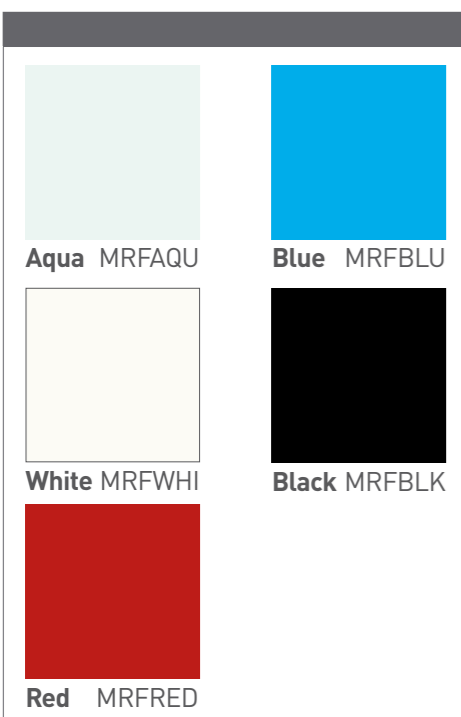

ALL DECORS	
Description	RRP
2440 x 1220 x 4mm	£497.12

ALUMINIUM EXTRUSIONS (price per 2500mm length)	
Description	Bright Polished RRP
Type 10 - internal corner	£24.30
Type 12 - external corner	£24.30
Type 14 - end cap	£18.23
Type 16 - mid-joint	£21.86