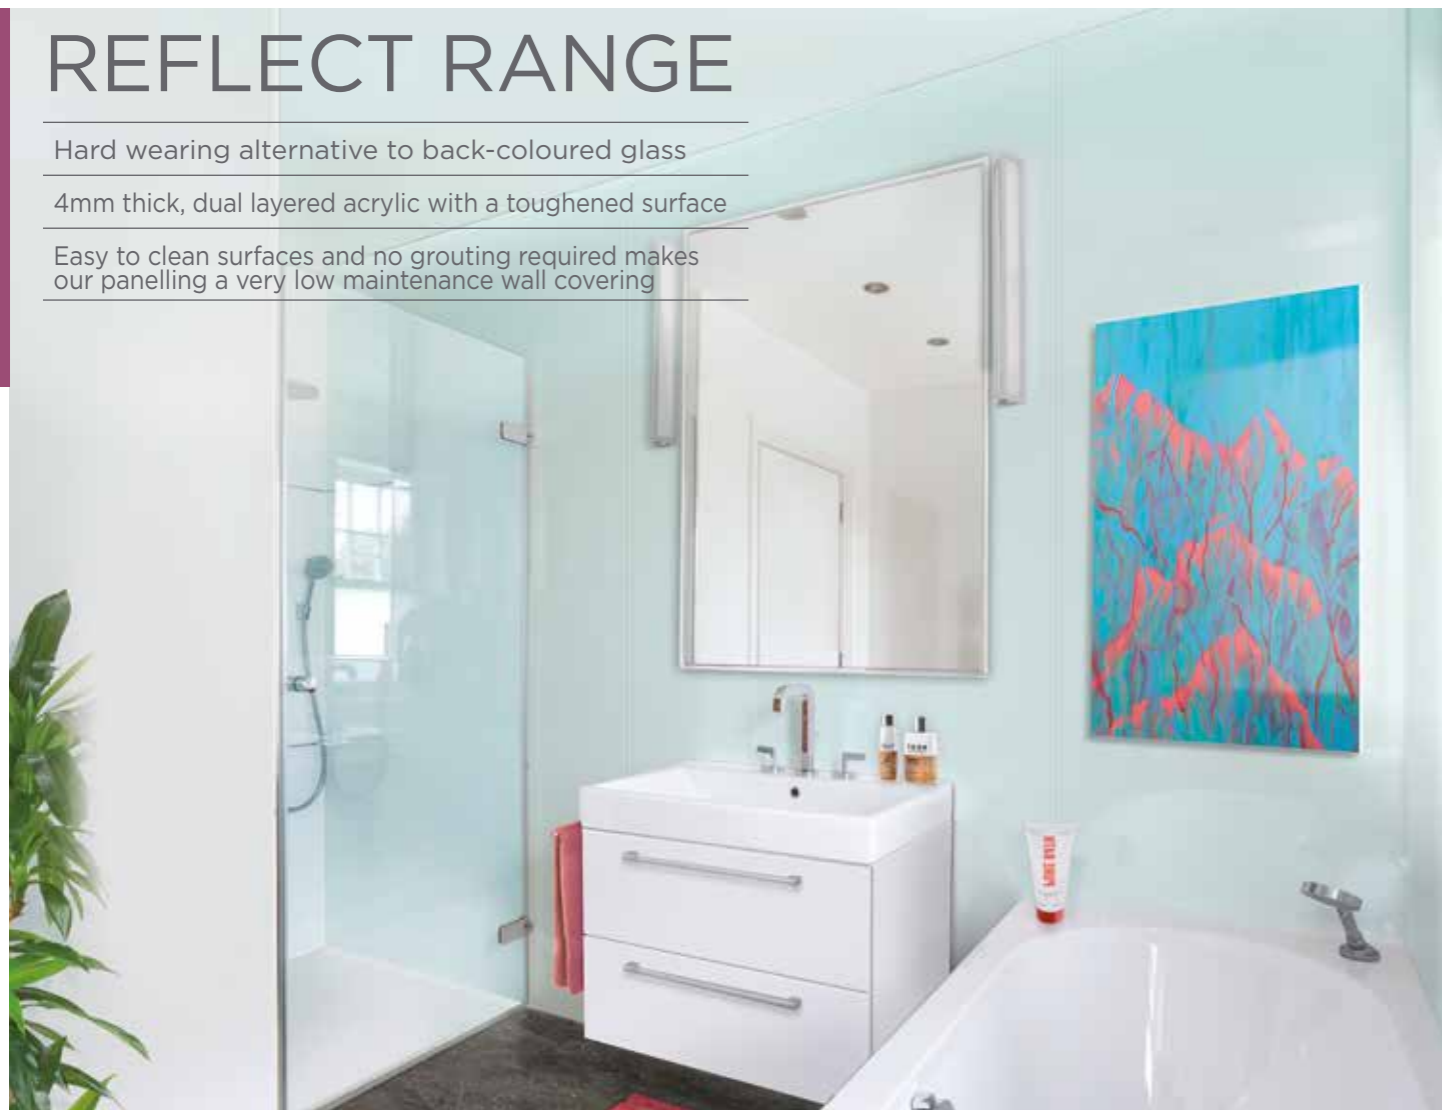

REFLECT RANGE

Hard wearing alternative to back-coloured glass
 4mm thick, dual layered acrylic with a toughened surface
 Easy to clean surfaces and no grouting required makes our panelling a very low maintenance wall covering